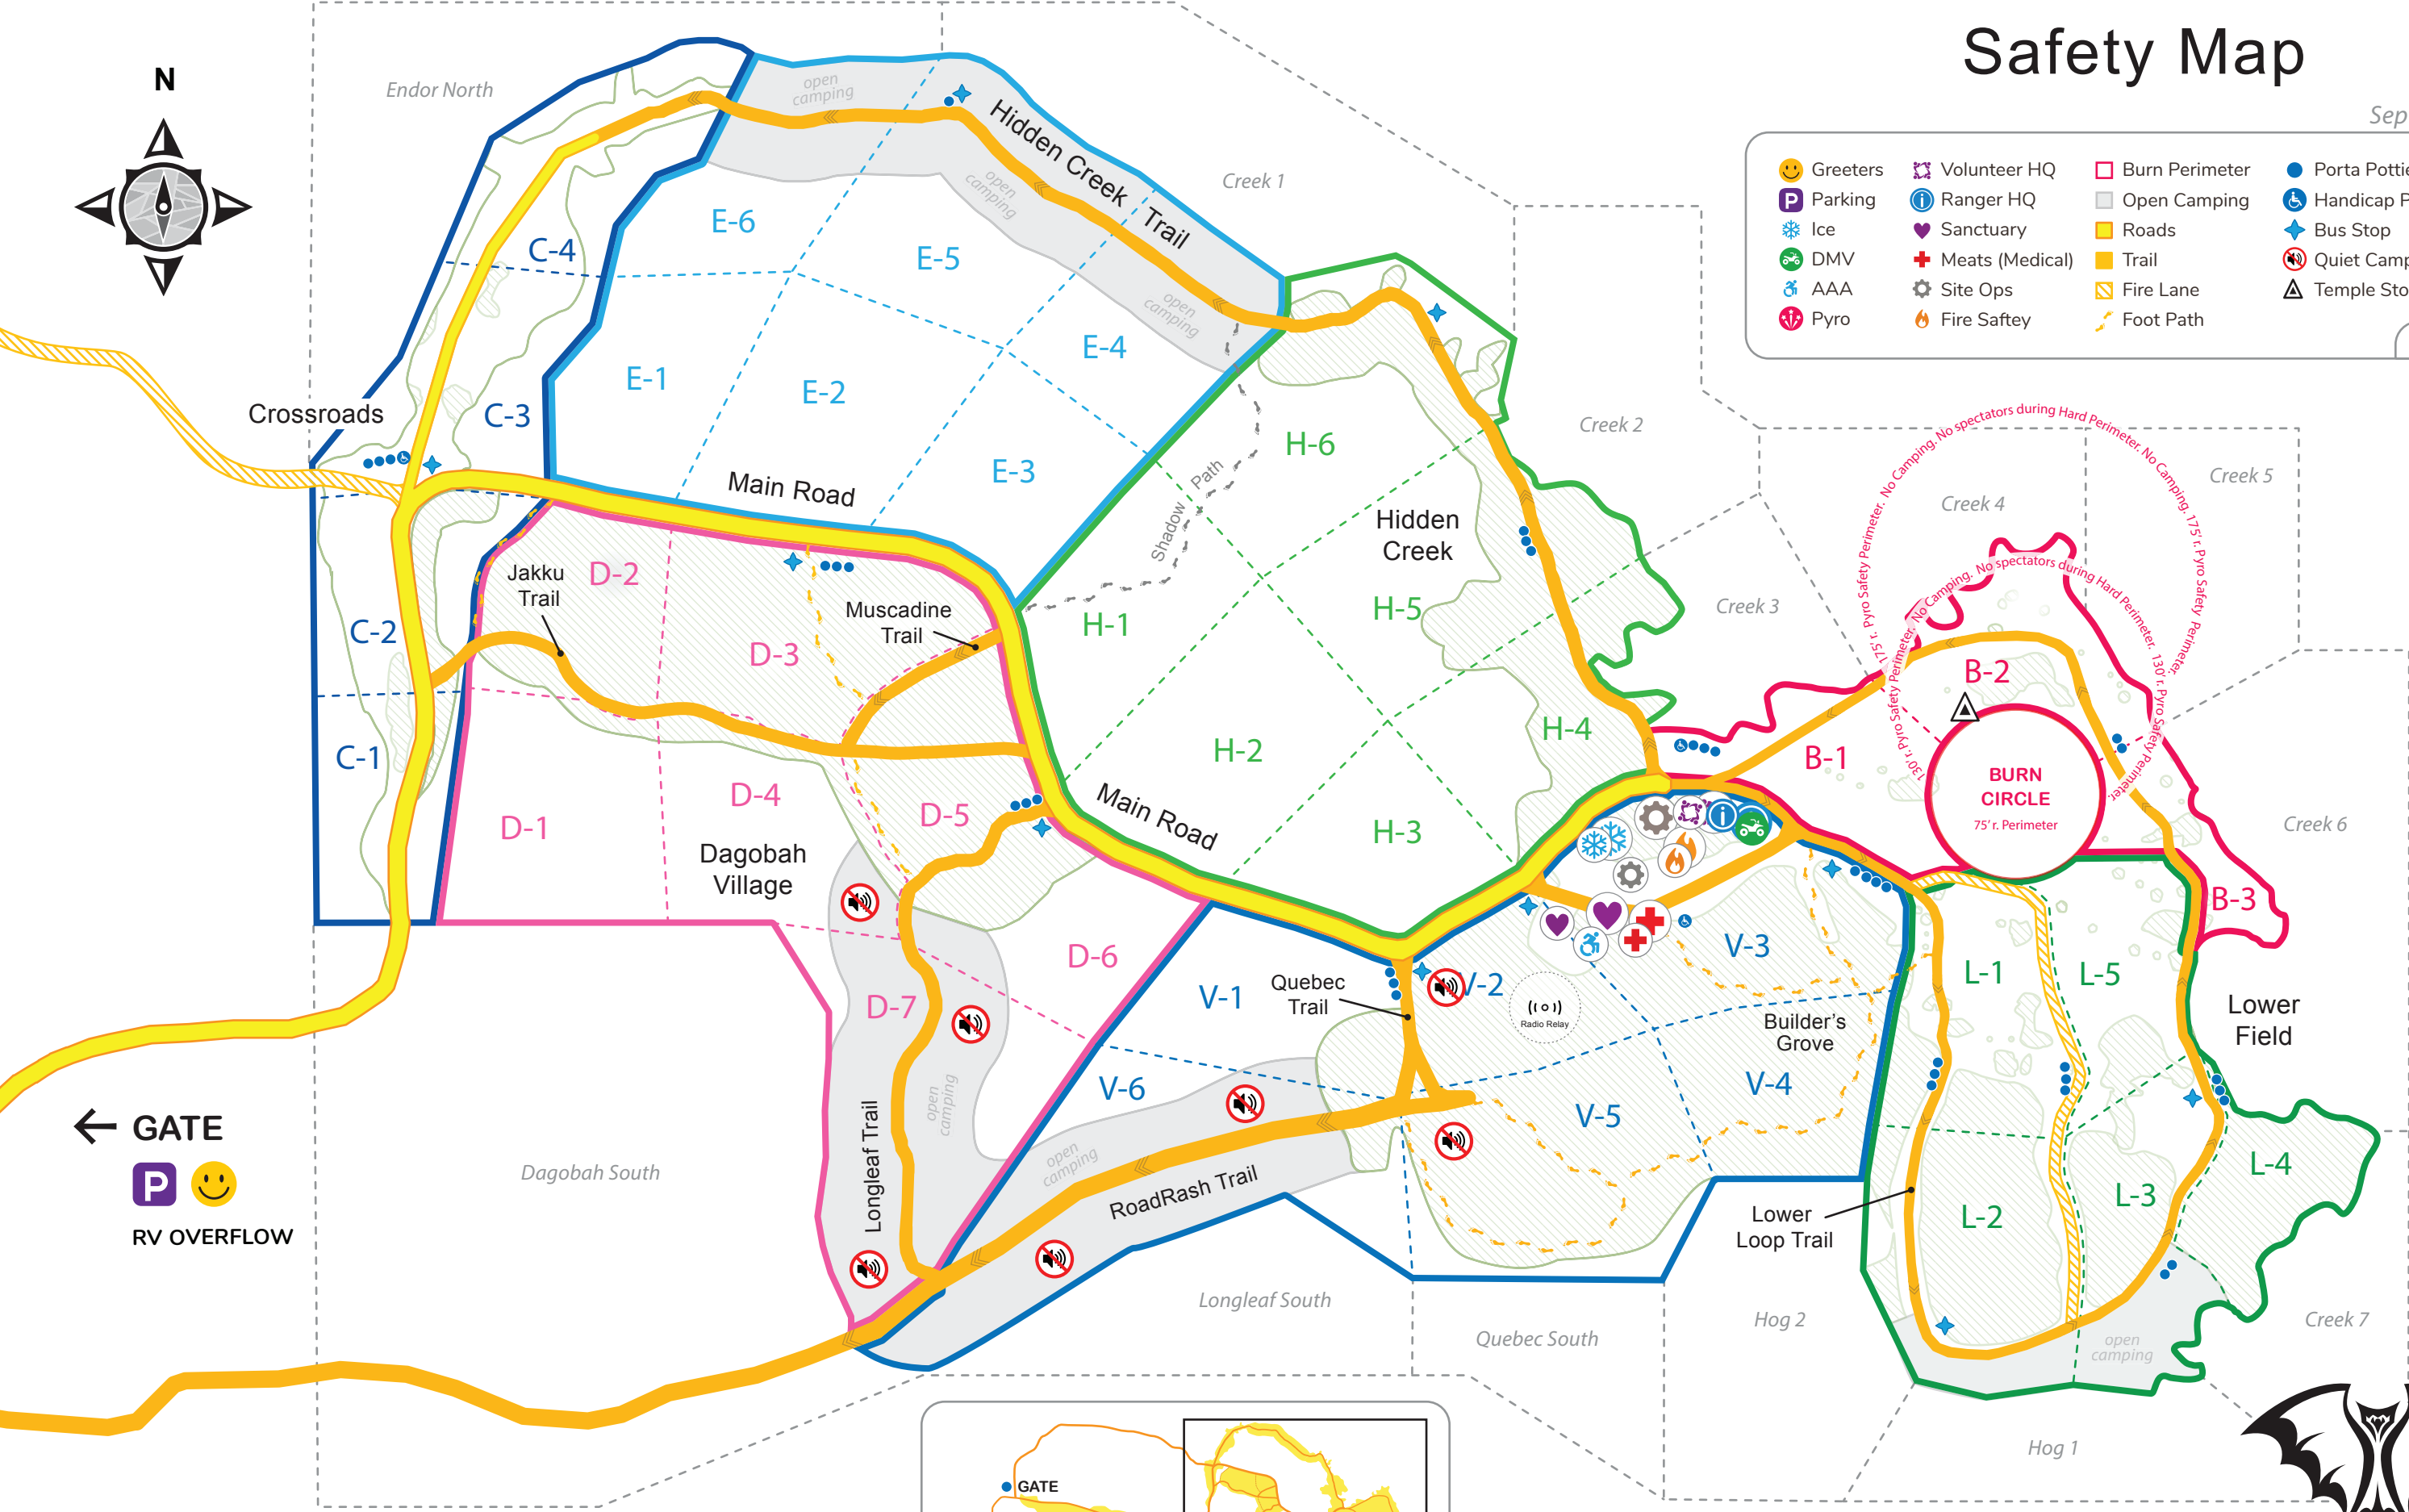

# Safety Map

Sept 27, 2023

☺ Greeters	🏠 Volunteer HQ	🔴 Burn Perimeter	🚽 Porta Potties
🅑 Parking	📍 Ranger HQ	🟡 Open Camping	♿ Handicap Porto
❄ Ice	♥ Sanctuary	🛣 Roads	🚏 Bus Stop
🚗 DMV	🩺 Meats (Medical)	🛤 Trail	🚫 Quiet Camping
🚗 AAA	⚙ Site Ops	🔴 Fire Lane	🏠 Temple Storage
🔥 Pyro	🔥 Fire Safety	🛤 Foot Path	

MAP KEY

← GATE  
 🅑 🌟  
 RV OVERFLOW

© NTXB, LLC, 2023