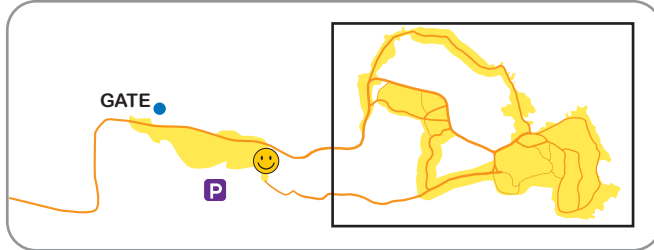

Safety Map

Sept 27, 2022

☺ Greeters	❄ Ice	🛣 Roads	🌳 Trees
🅑 Parking	♥ Sanctuary	🛤 Trail	🚫 Quiet Camping
📍 Ranger HQ	🏥 Meats (Medical)	🚧 Fire Lane	🏠 Open Camping
👤 Volunteer HQ	🔥 Fire Safety	👣 Foot Path	🔴 Burn Perimeter
⚙ Site Ops	♿ Handicap Porto	🚽 Porta Potties	🔪 Pyro

MAP KEY

← GATE
 🅑 🌟
 RV OVERFLOW

© NTXB, LLC, 2019