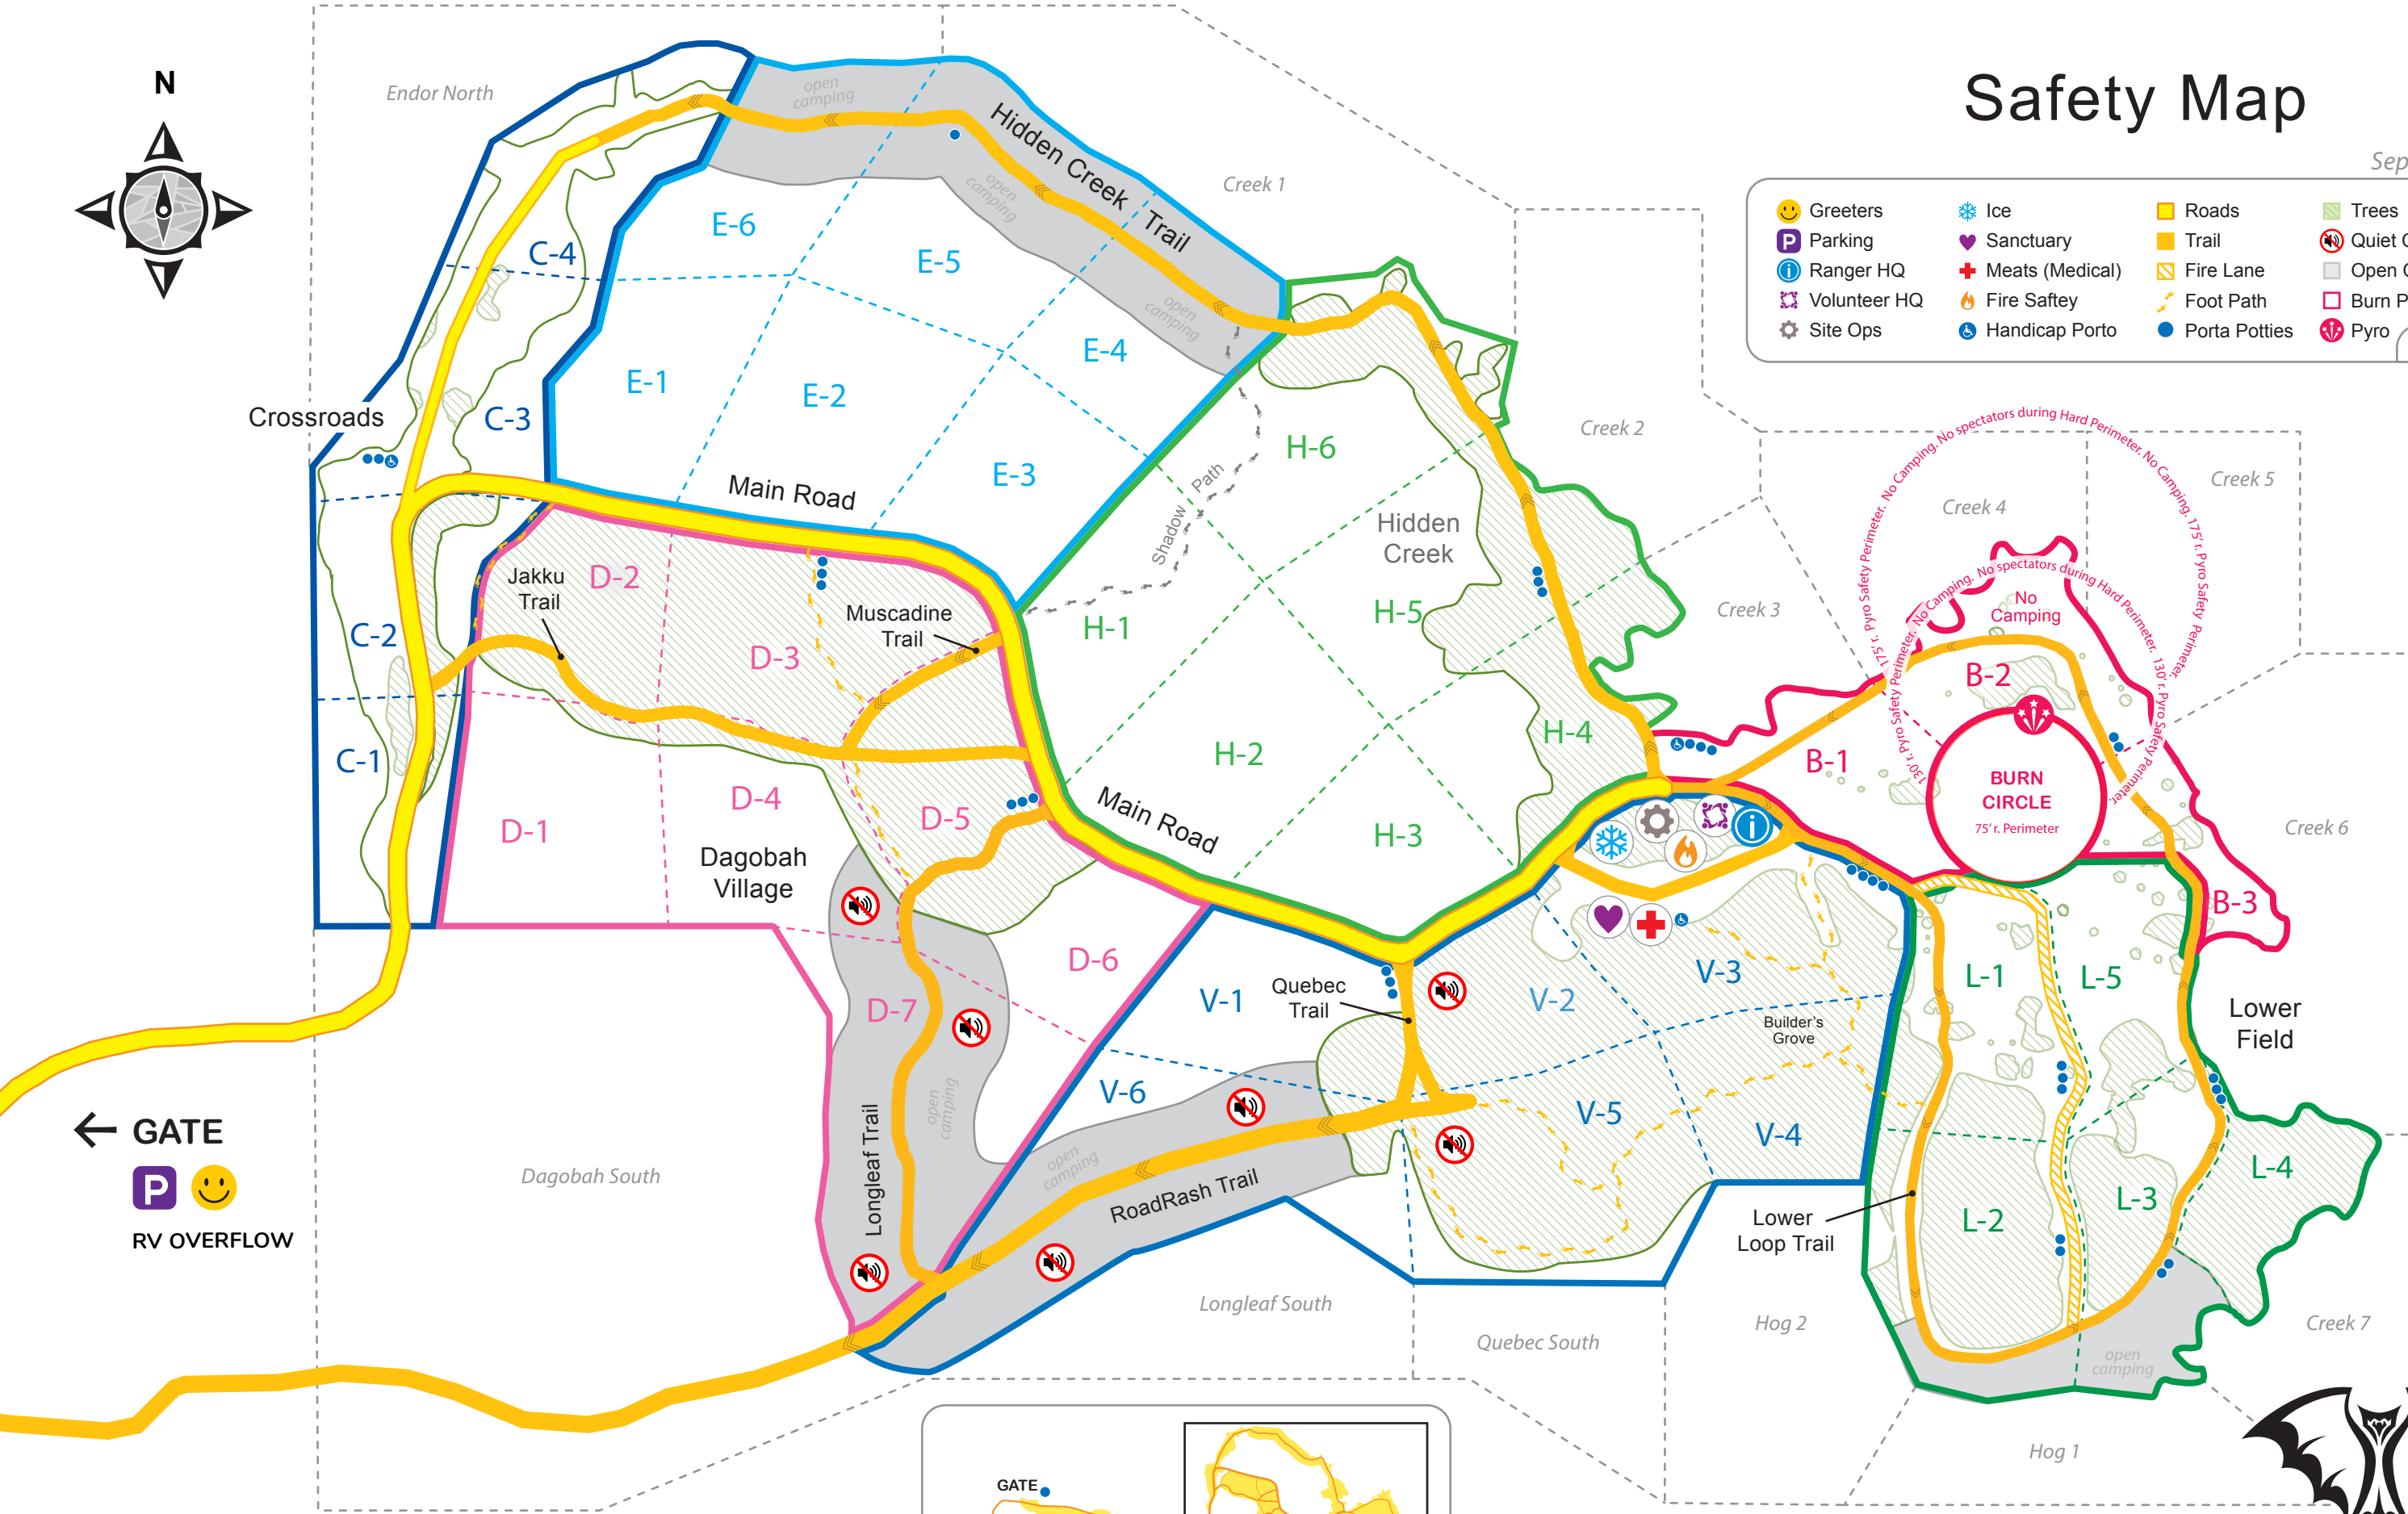

Safety Map

Sept 27, 2022

☺ Greeters	❄ Ice	🛣 Roads	🌳 Trees
🅑 Parking	♥ Sanctuary	🛤 Trail	🚫 Quiet Camping
📍 Ranger HQ	🏥 Meats (Medical)	🚧 Fire Lane	🏠 Open Camping
👤 Volunteer HQ	🔥 Fire Safety	👣 Foot Path	🔴 Burn Perimeter
⚙ Site Ops	♿ Handicap Porto	🚽 Porta Potties	🔪 Pyro

MAP KEY

← GATE
 🅑 🌟
 RV OVERFLOW

© NTXB, LLC, 2019