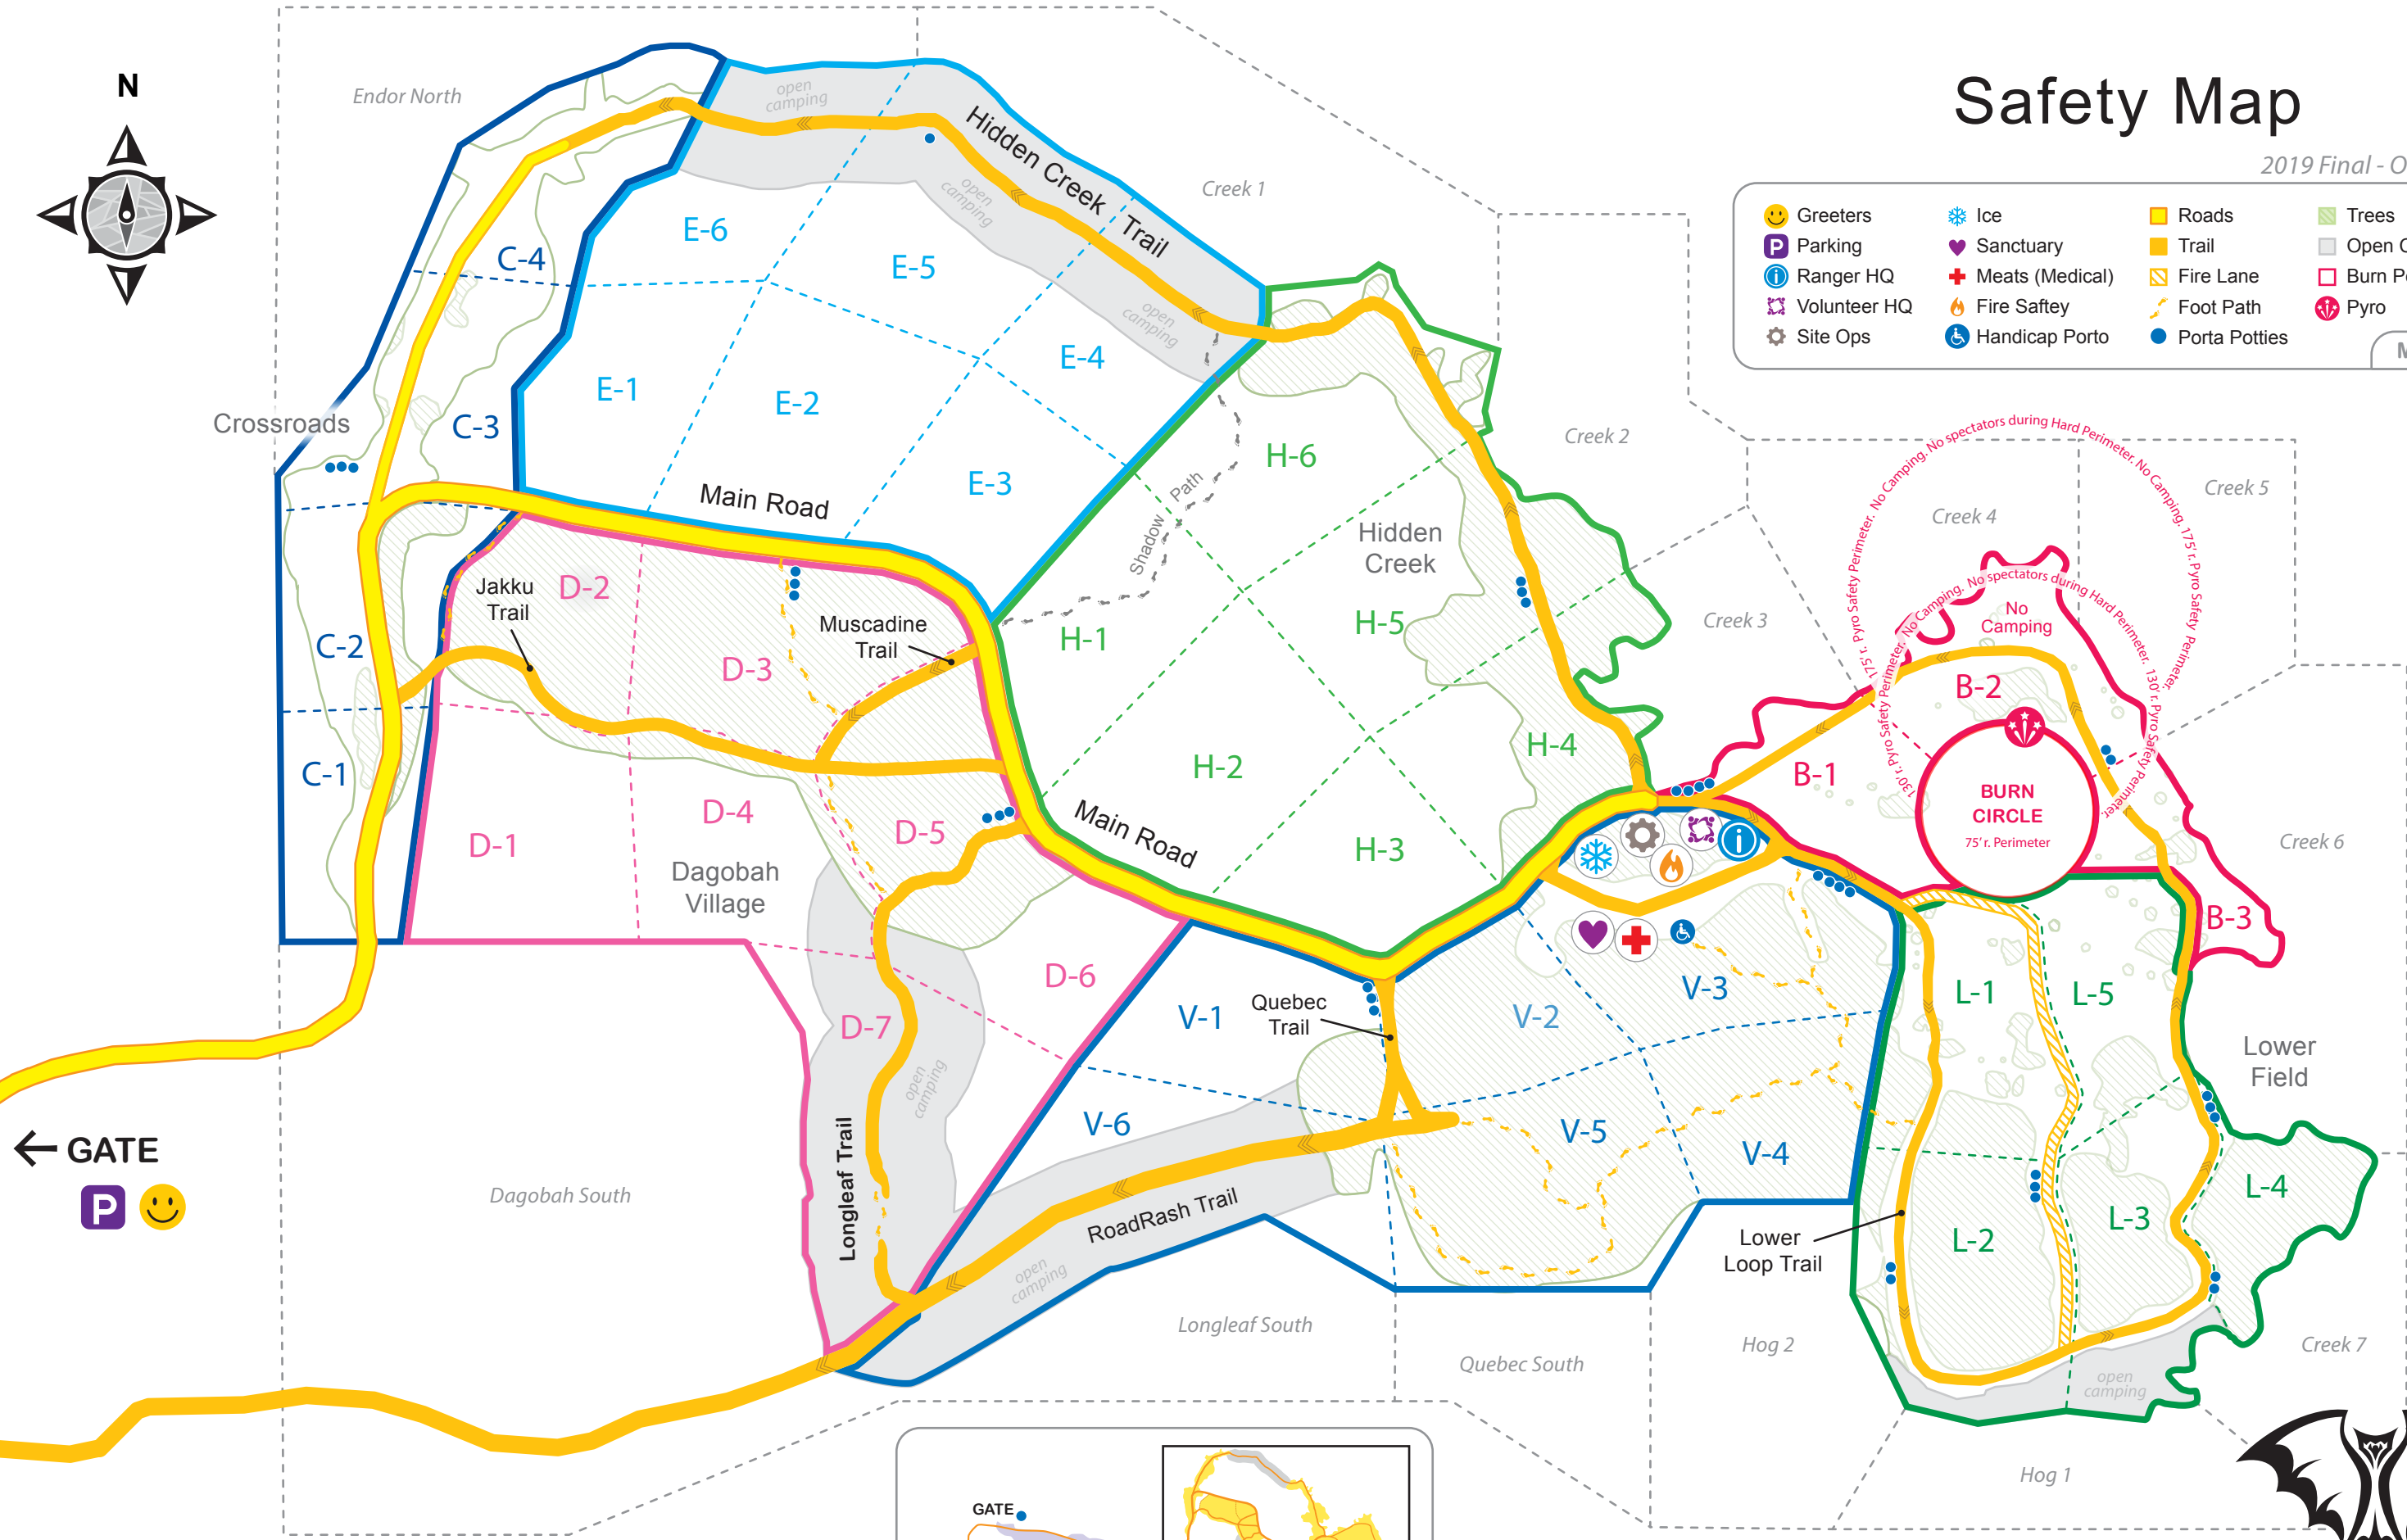

# Safety Map

2019 Final - Oct 4, 2019

☺ Greeters	❄ Ice	🛤 Roads	🌳 Trees
🅑 Parking	♥ Sanctuary	🛤 Trail	☐ Open Camping
📍 Ranger HQ	⚕ Meats (Medical)	🛤 Fire Lane	☐ Burn Perimeter
👤 Volunteer HQ	🔥 Fire Safety	👣 Foot Path	🔥 Pyro
⚙ Site Ops	♿ Handicap Porto	🟦 Porta Potties	

MAP KEY

← GATE  
 🅑 ☺

© NTXB, LLC, 2019