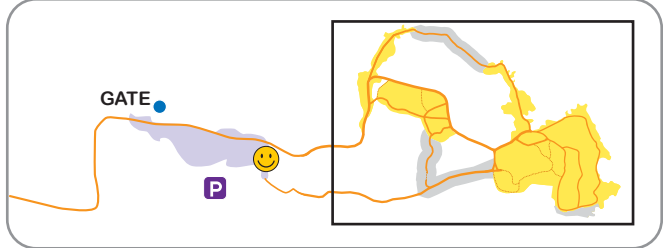

# Safety Map

2019 Final - Oct 4, 2019

☺ Greeters	❄ Ice	🛤 Roads	🌳 Trees
🅑 Parking	♥ Sanctuary	🛤 Trail	☐ Open Camping
📍 Ranger HQ	⚕ Meats (Medical)	🛤 Fire Lane	☐ Burn Perimeter
👤 Volunteer HQ	🔥 Fire Safety	👣 Foot Path	🔥 Pyro
⚙ Site Ops	♿ Handicap Porto	🟦 Porta Potties	

MAP KEY

← GATE  
 🅑 ☺

© NTXB, LLC, 2019